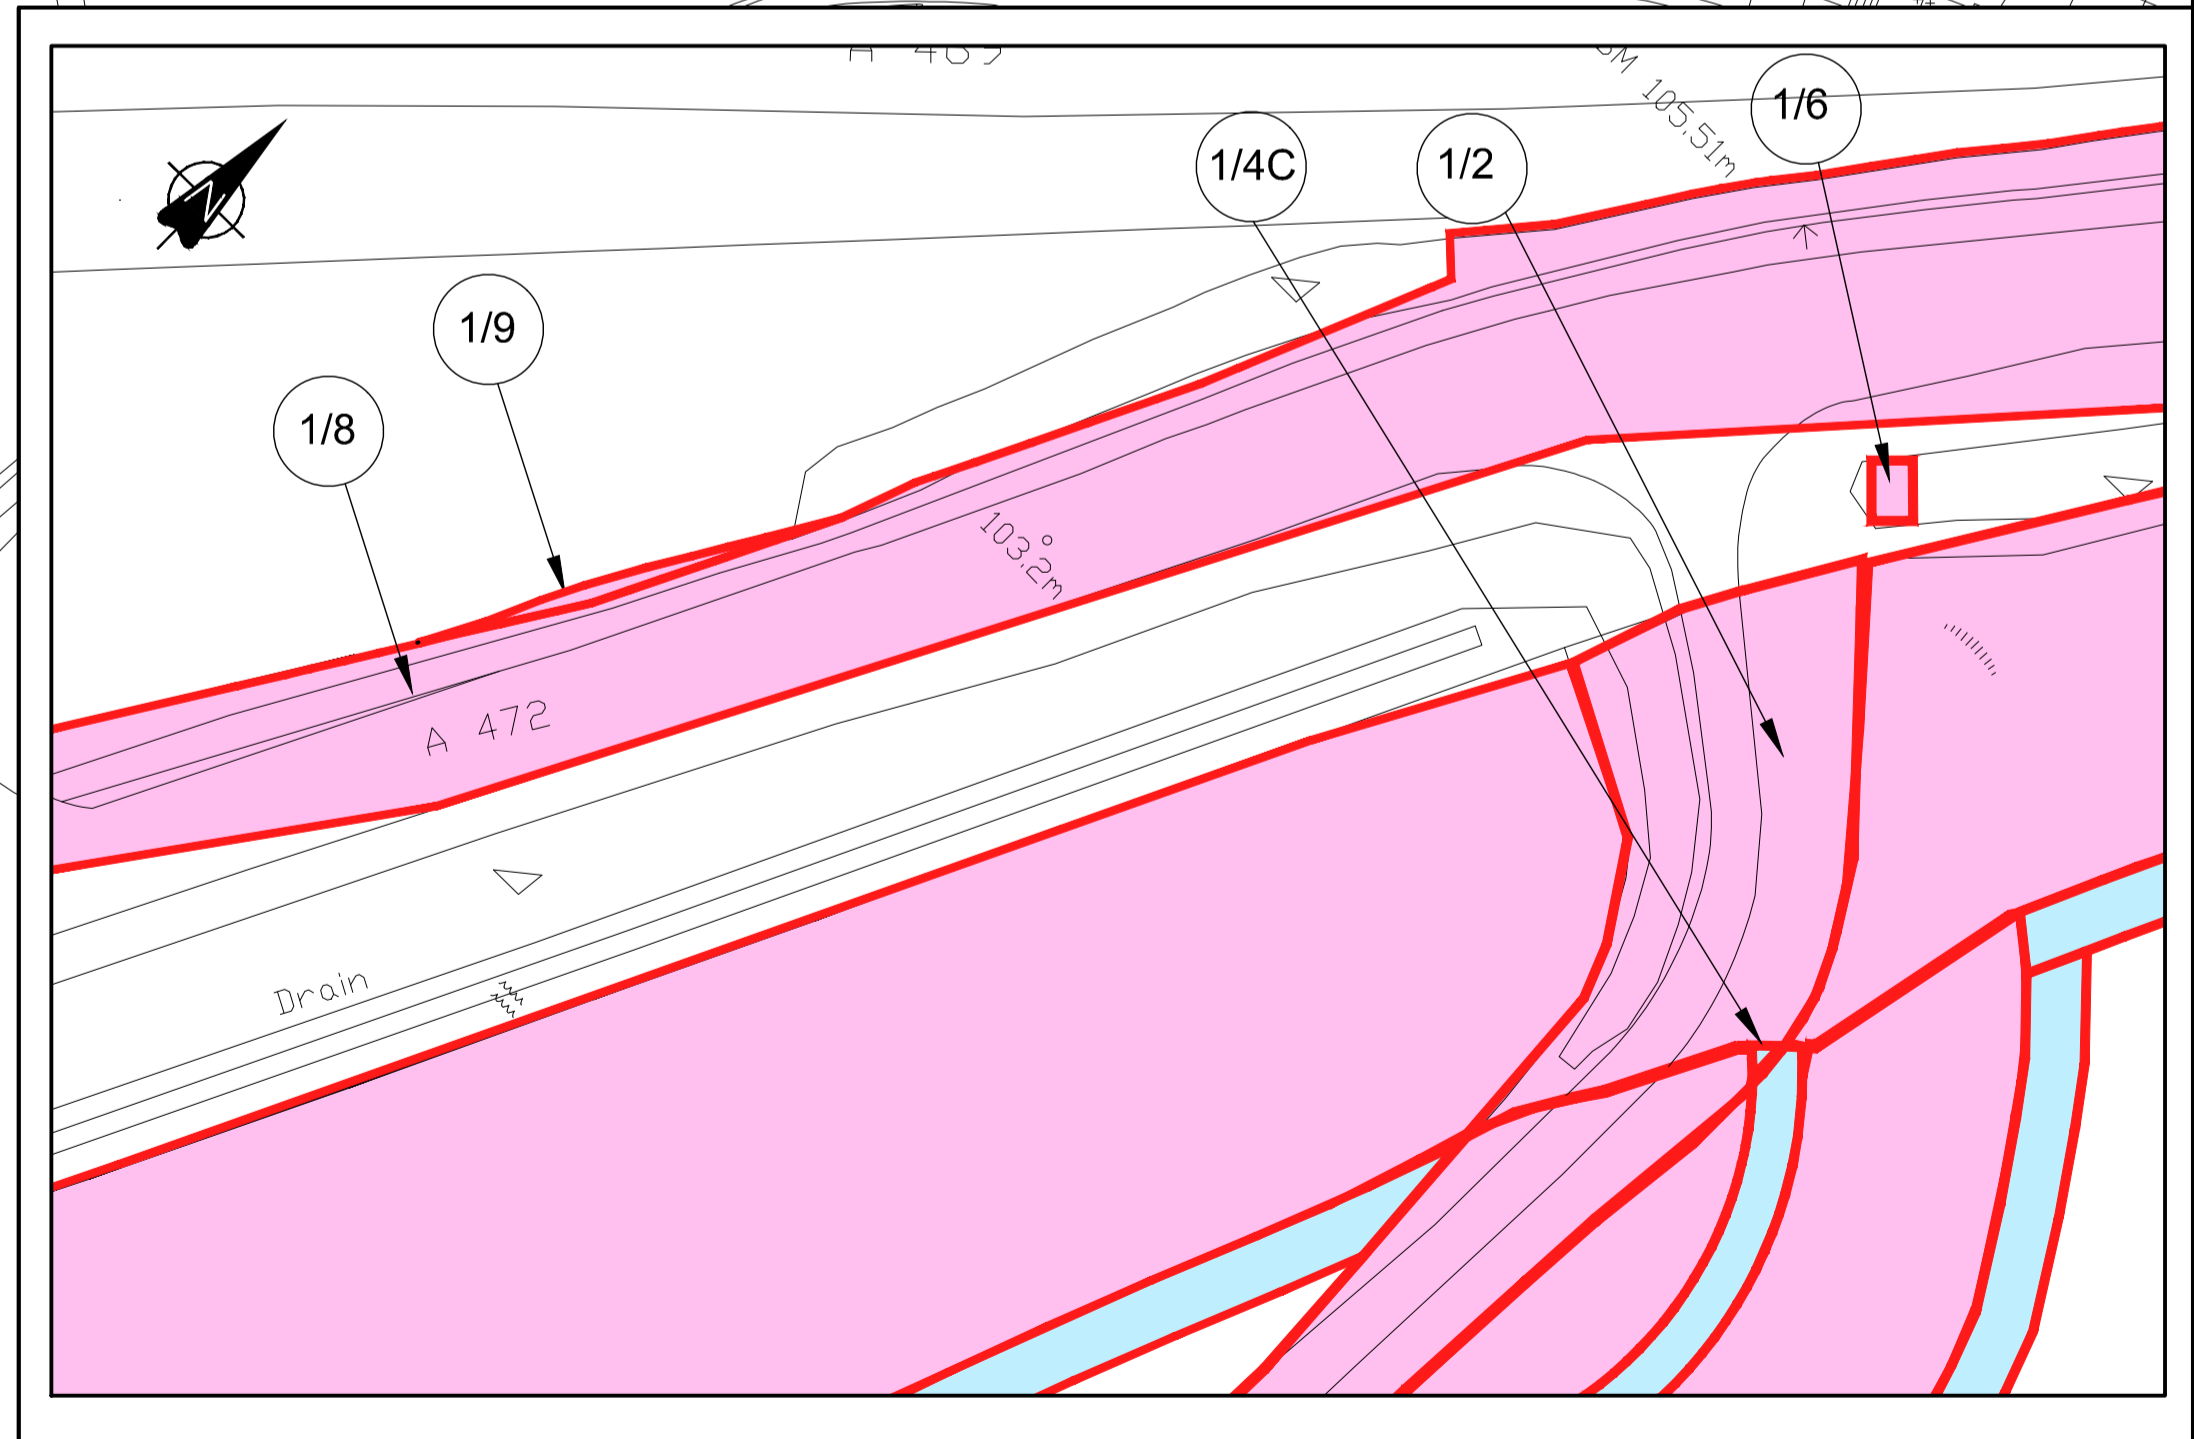

KEY

	TITLE
	RIGHTS
	PLOT BOUNDARIES

MAP REFERRED TO IN
THE CAERPHILLY COUNTY BOROUGH COUNCIL
(YSBYTY YSTRAD FAWR HIGHWAY IMPROVEMENTS, ROUTE A472 CLASSIFIED ROAD)
COMPULSORY PURCHASE ORDER 2011
PLAN 1 OF 2

Scale:1/1250 @ A1

Insert: Scale:1/500 @ A1