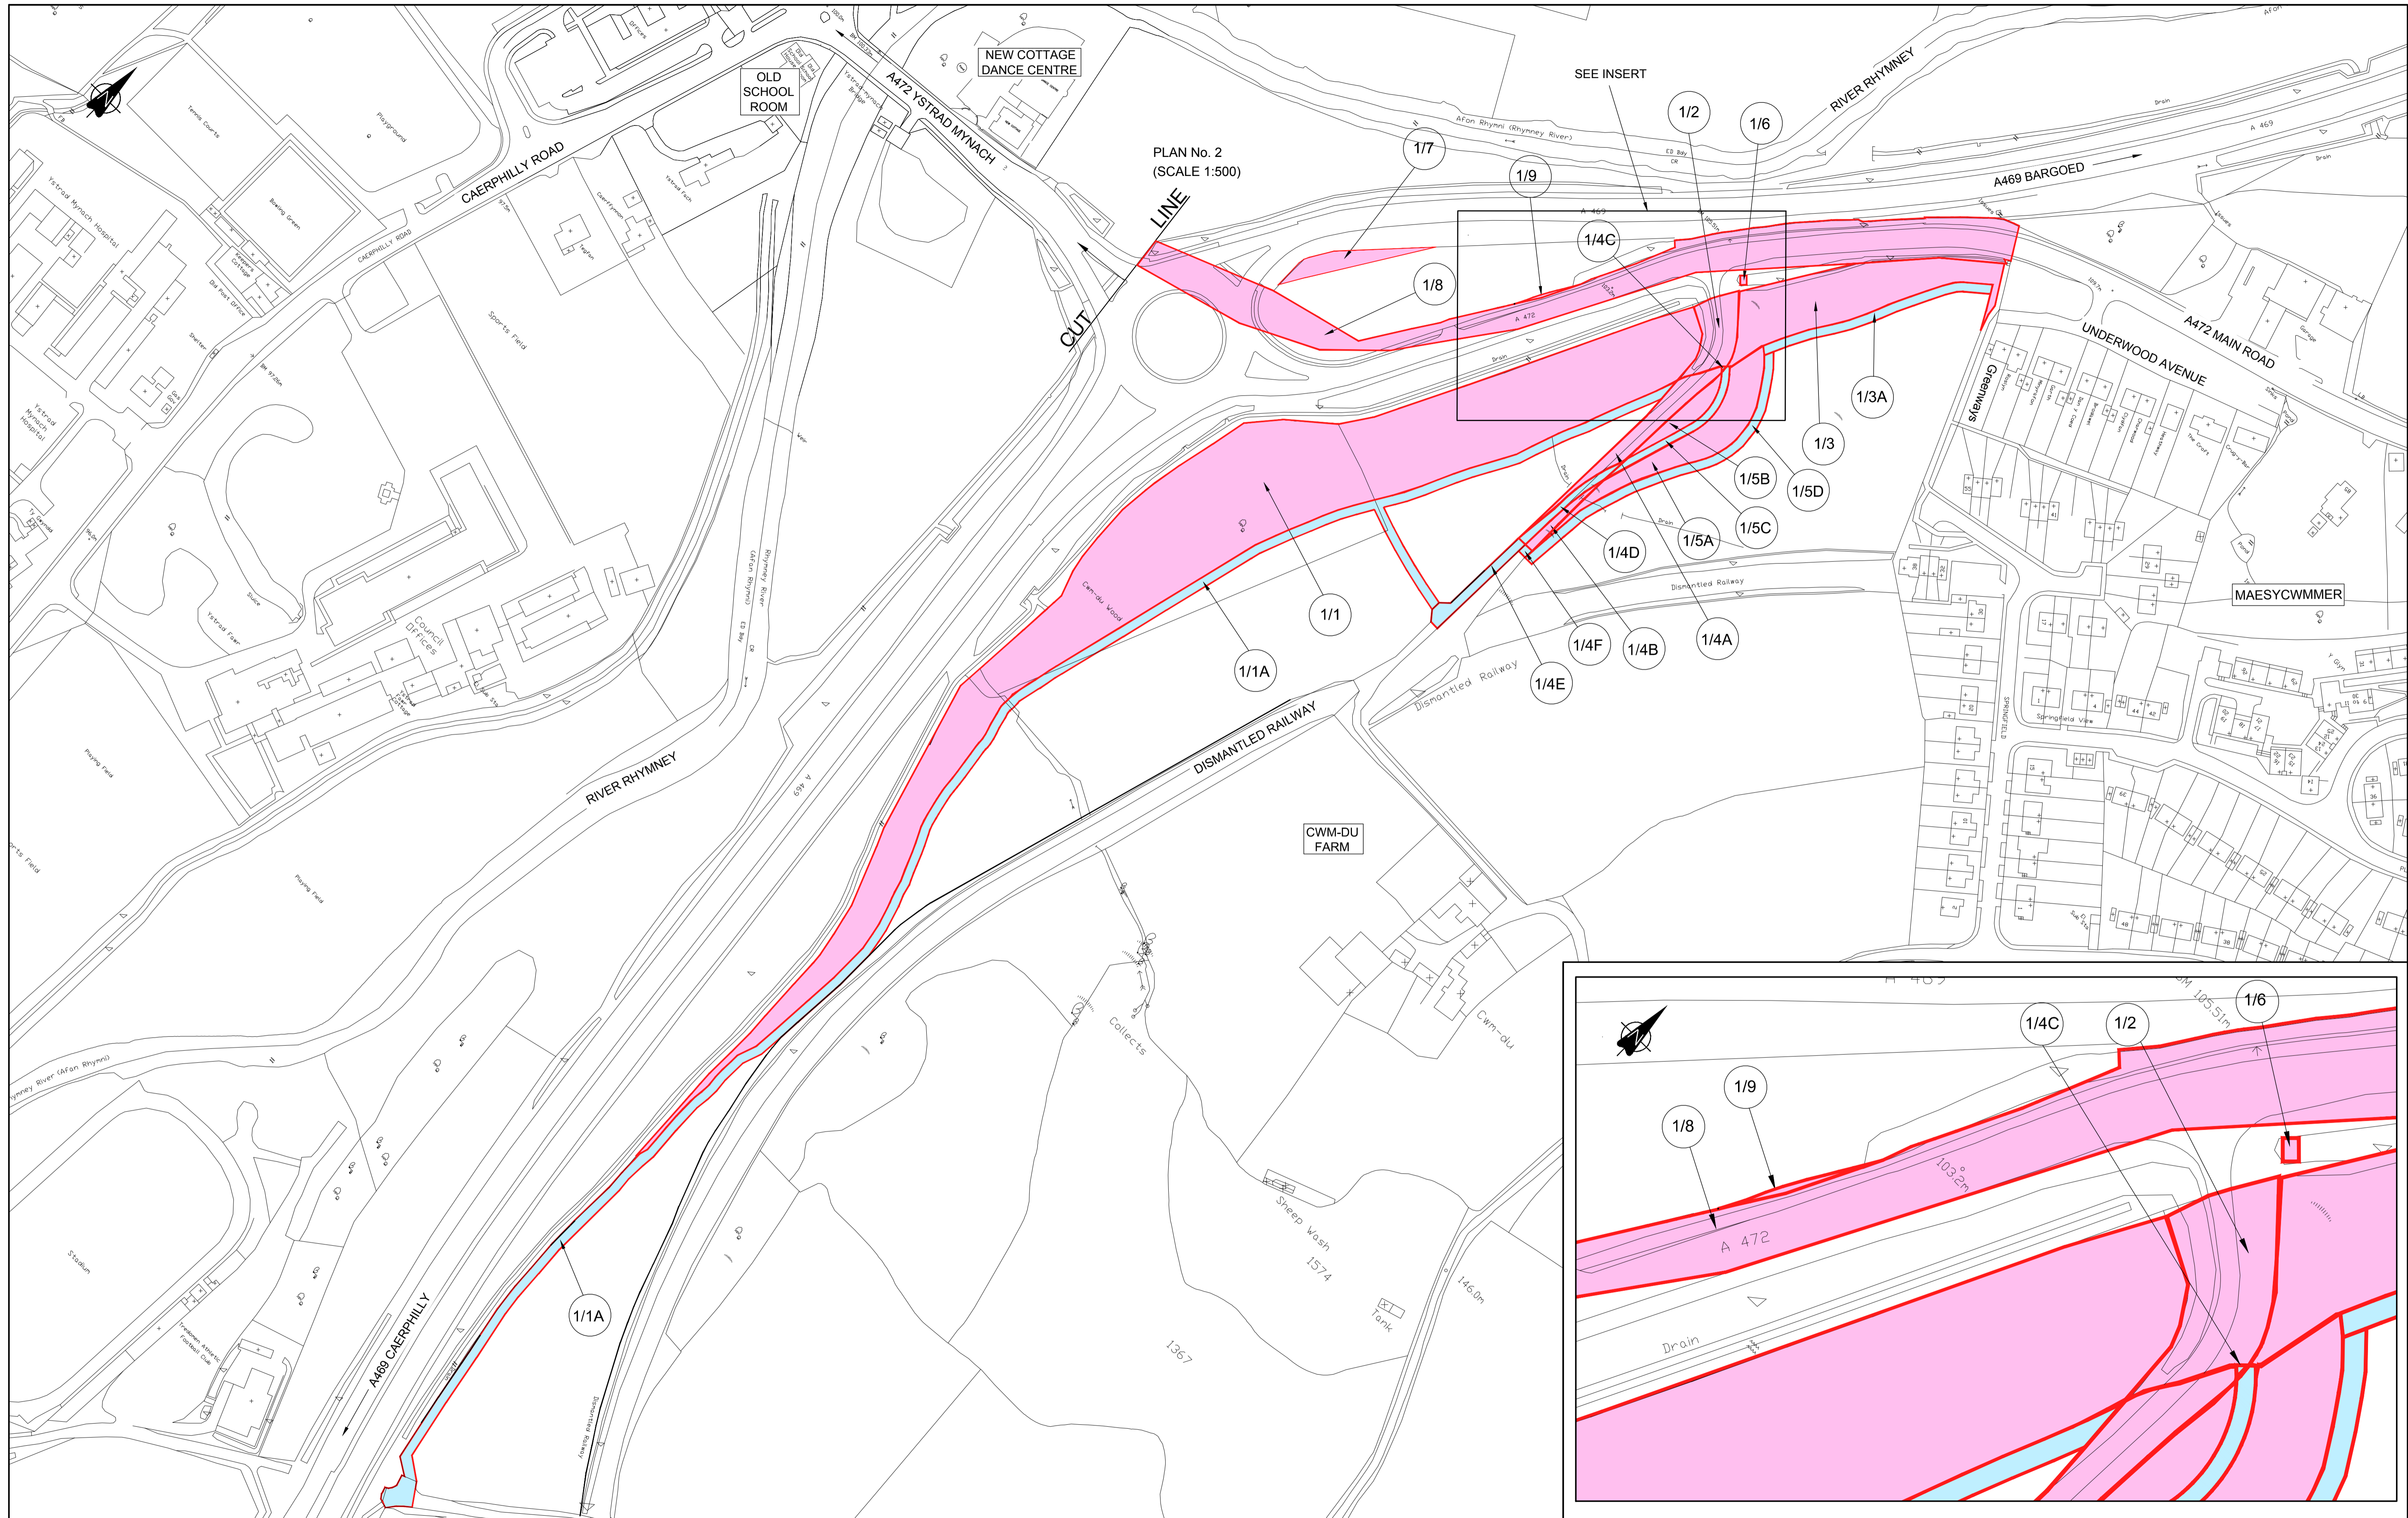

KEY

	TITLE
	RIGHTS
	PLOT BOUNDARIES

MAP REFERRED TO IN
THE CAERPHILLY COUNTY BOROUGH COUNCIL
(YSBYTY YSTRAD FAWR HIGHWAY IMPROVEMENTS, ROUTE A472 CLASSIFIED ROAD)
COMPULSORY PURCHASE ORDER 2011
PLAN 1 OF 2

Scale:1/1250 @ A1

Insert: Scale:1/500 @ A1