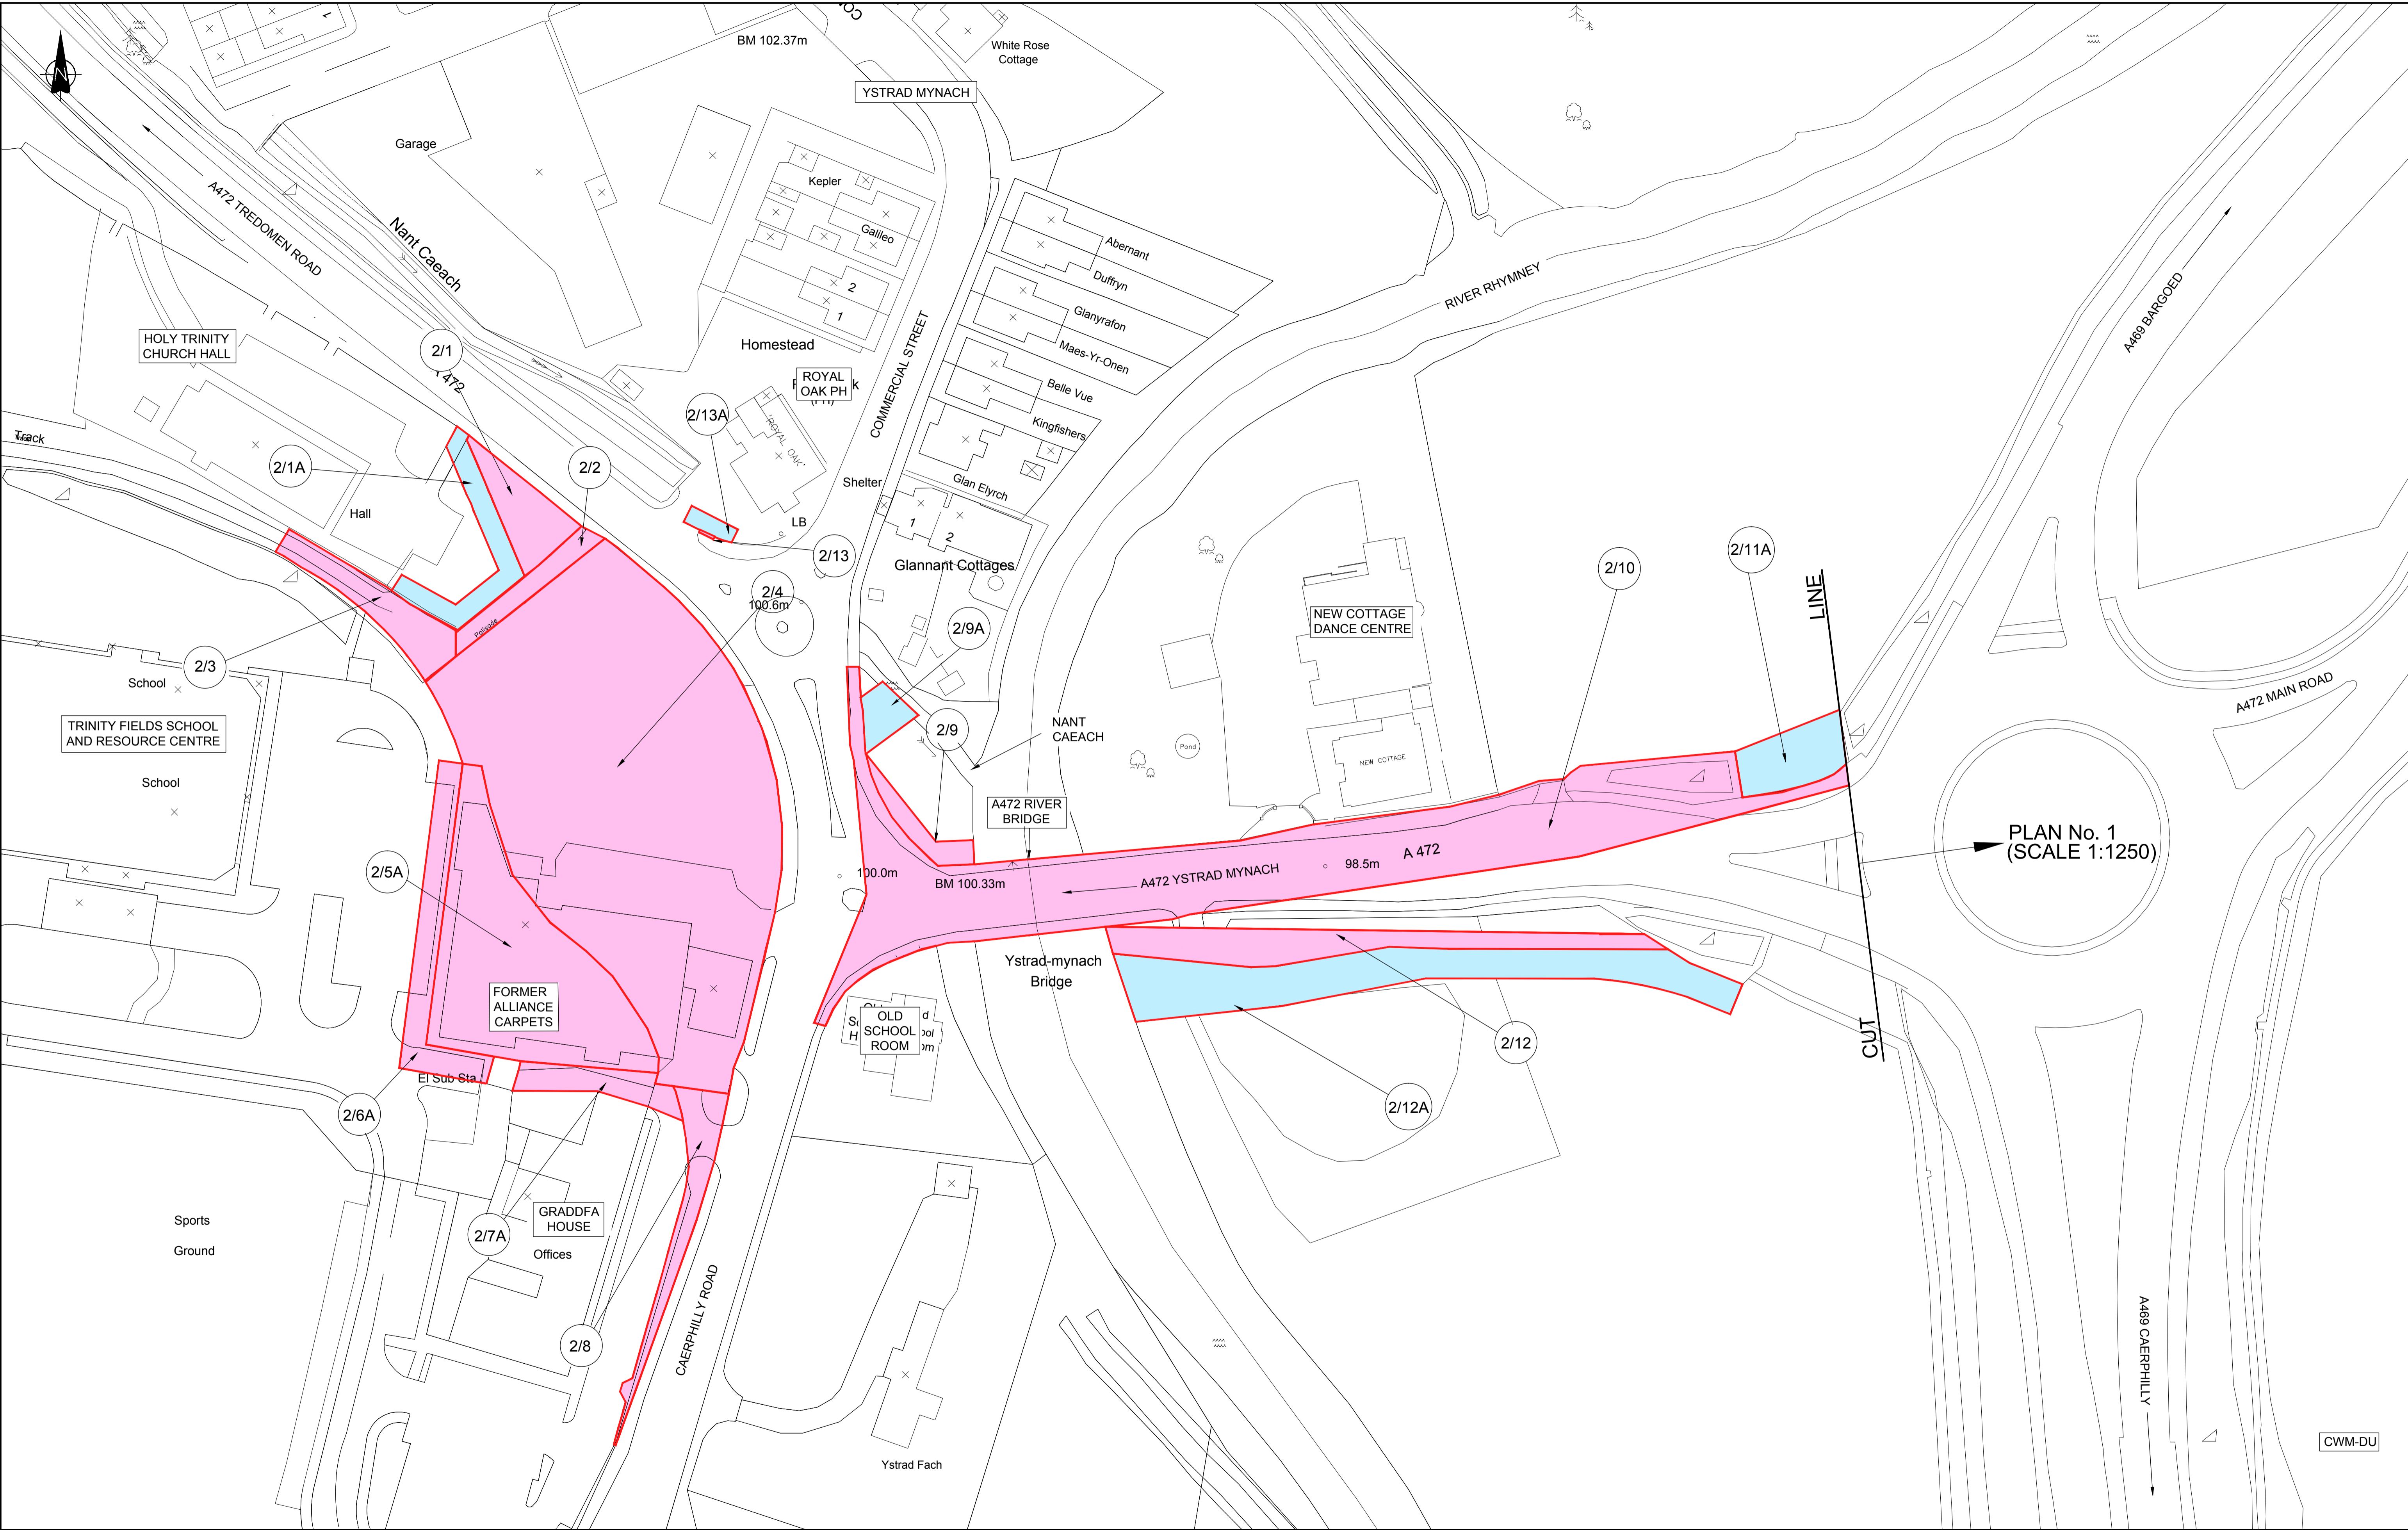

1. **KEY**
2. TITLE
   - RIGHTS
   - PLOT BOUNDARIES

MAP REFERRED TO IN
THE CAERPHILLY COUNTY BOROUGH COUNCIL
(YSBYTY YSTRAD FAWR HIGHWAY IMPROVEMENTS, ROUTE A472 CLASSIFIED ROAD)
COMPULSORY PURCHASE ORDER 2011
PLAN 2 OF 2